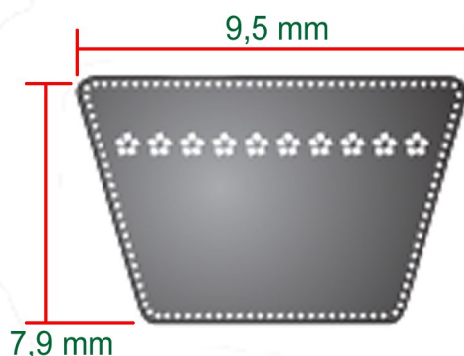

# Correia V lisa 3V

REFERÊNCIA	COMPRIMENTO EXTERNO	
	POLEGADA	mm
3V250	25,0	635
3V255	25,5	648
3V265	26,5	673
3V280	28,0	711
3V300	30,0	762
3V315	31,5	800
3V325	32,5	826
3V335	33,5	851
3V355	35,5	902
3V375	37,5	953
3V400	40,0	1016
3V425	42,5	1080
3V450	45,0	1143
3V460	46,0	1168
3V475	47,5	1207
3V500	50,0	1270
3V530	53,0	1346
3V560	56,0	1422
3V600	60,0	1524

REFERÊNCIA	COMPRIMENTO EXTERNO	
	POLEGADA	mm
3V630	63,0	1600
3V670	67,0	1702
3V710	71,0	1803
3V730	73,0	1854
3V750	75,0	1905
3V780	78,0	1981
3V800	80,0	2032
3V830	83,0	2108
3V850	85,0	2159
3V900	90,0	2286
3V950	95,0	2413
3V1000	100,0	2540
3V1060	106,0	2692
3V1120	112,0	2845
3V1180	118,0	2997
3V1250	125,0	3175
3V1320	132,0	3353
3V1400	140,0	3556
3V1500	150,0	3810